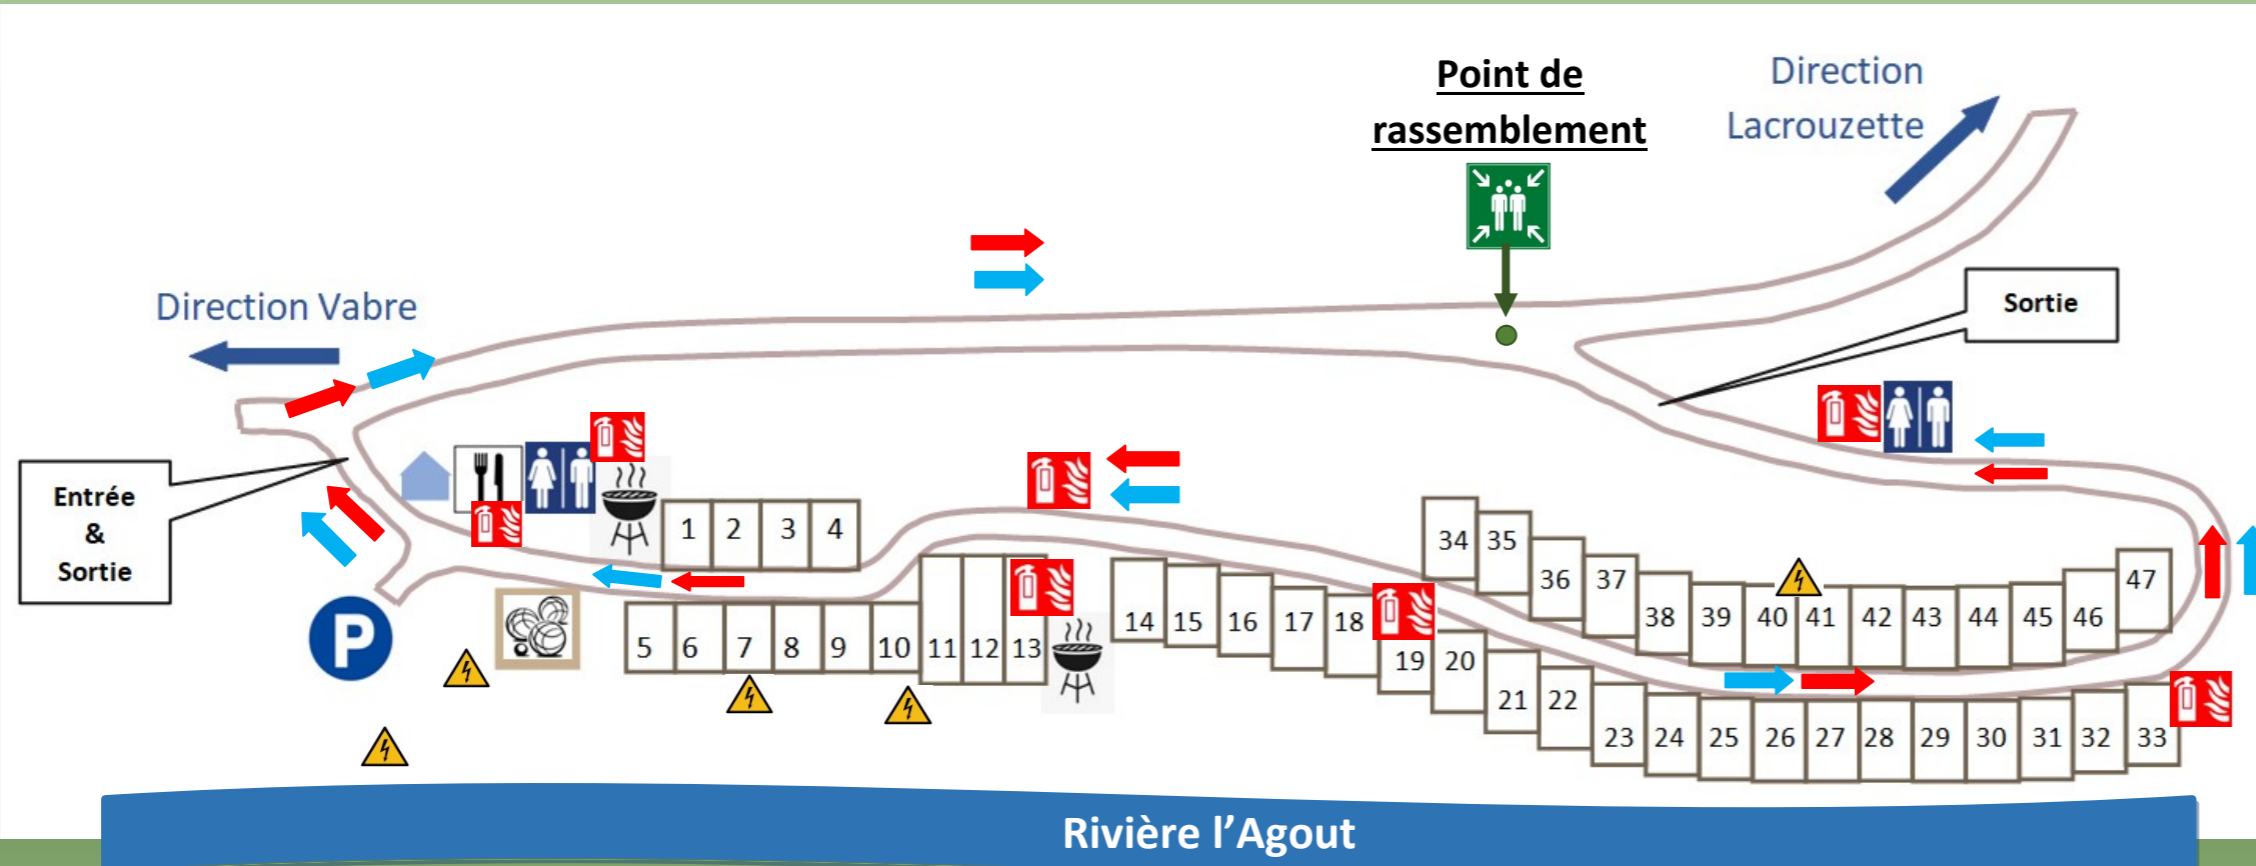

# PLAN D'EVACUATION & CONSIGNES DE SECURITE DU CAMPING LE BOIS FLOTTANT

**NUMEROS DE TELEPHONE D'URGENCE**

**POMPIERS.....18**  
**SAMU.....15**  
**POLICE.....17**

**CAMPING LE BOIS FLOTTANT**

**+33 6 73 70 25 65**

Eteignez bien vos mégots et jetez les dans des cendriers.

Prenez des précautions en utilisant vos réchauds.

	Parking		Sanitaires
	Bar restaurant		Barbecues
	Terrain de pétanque		
	<b>Extincteurs</b>		
	<b>Sens d'évacuation inondation</b>		
	<b>Sens d'évacuation incendie</b>		
	<b>Point de rassemblement</b>		
	<b>Branchements électriques</b>		

The icons show a red alarm signal, a blue arrow with a person running, and a green assembly point icon. Below them are smaller icons showing people following the route and a red 'no car' symbol.

**Signal d'alarme**

The icons show a red alarm signal, a blue arrow with a person running, and a green assembly point icon. Below them are smaller icons showing people following the route and a red 'no car' symbol.